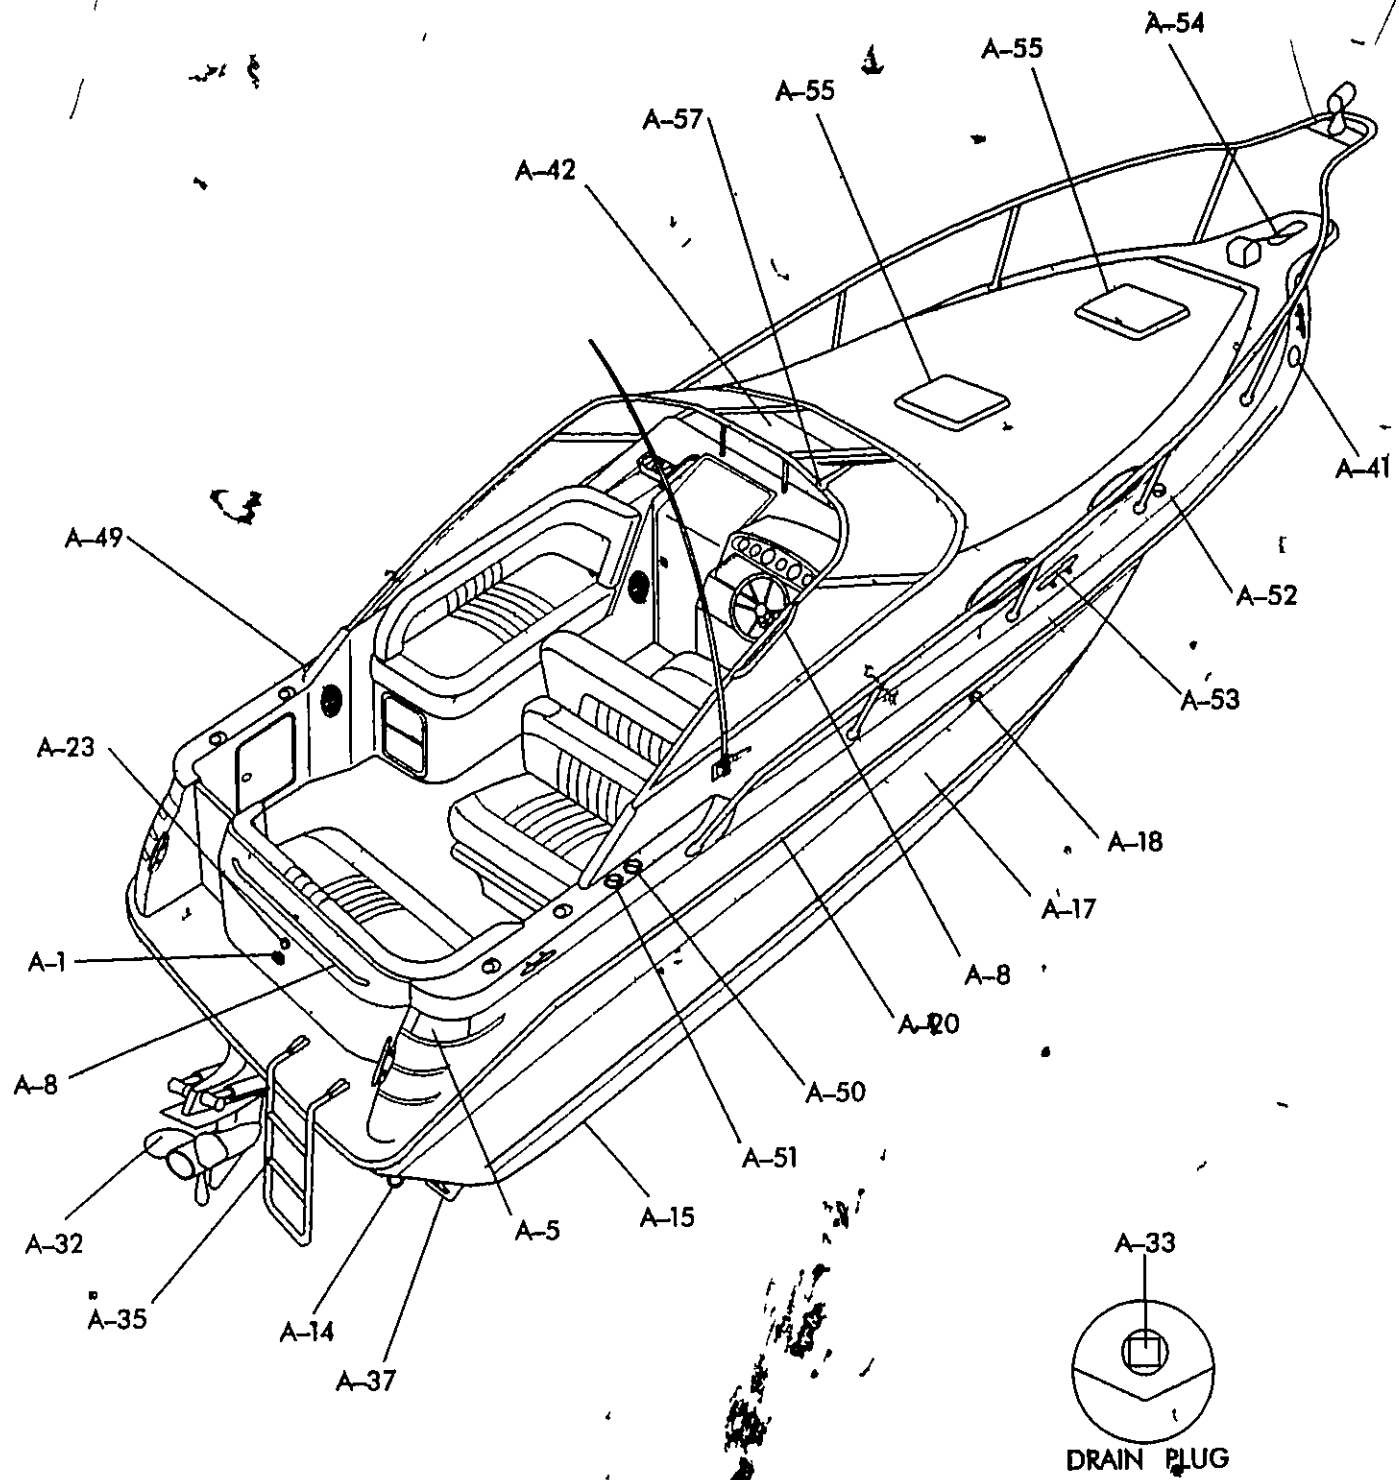

EXTERIOR

Sea Ray
270 DA
1994