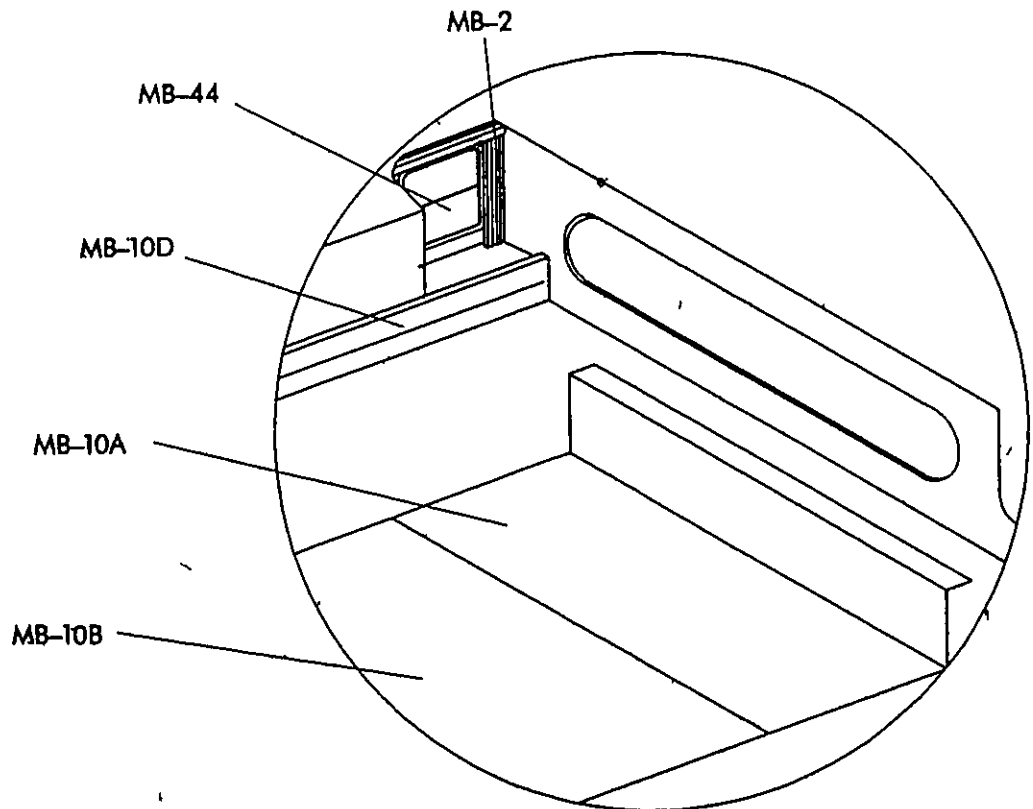

MID BERTH

Sea Pops
270 DA
1994