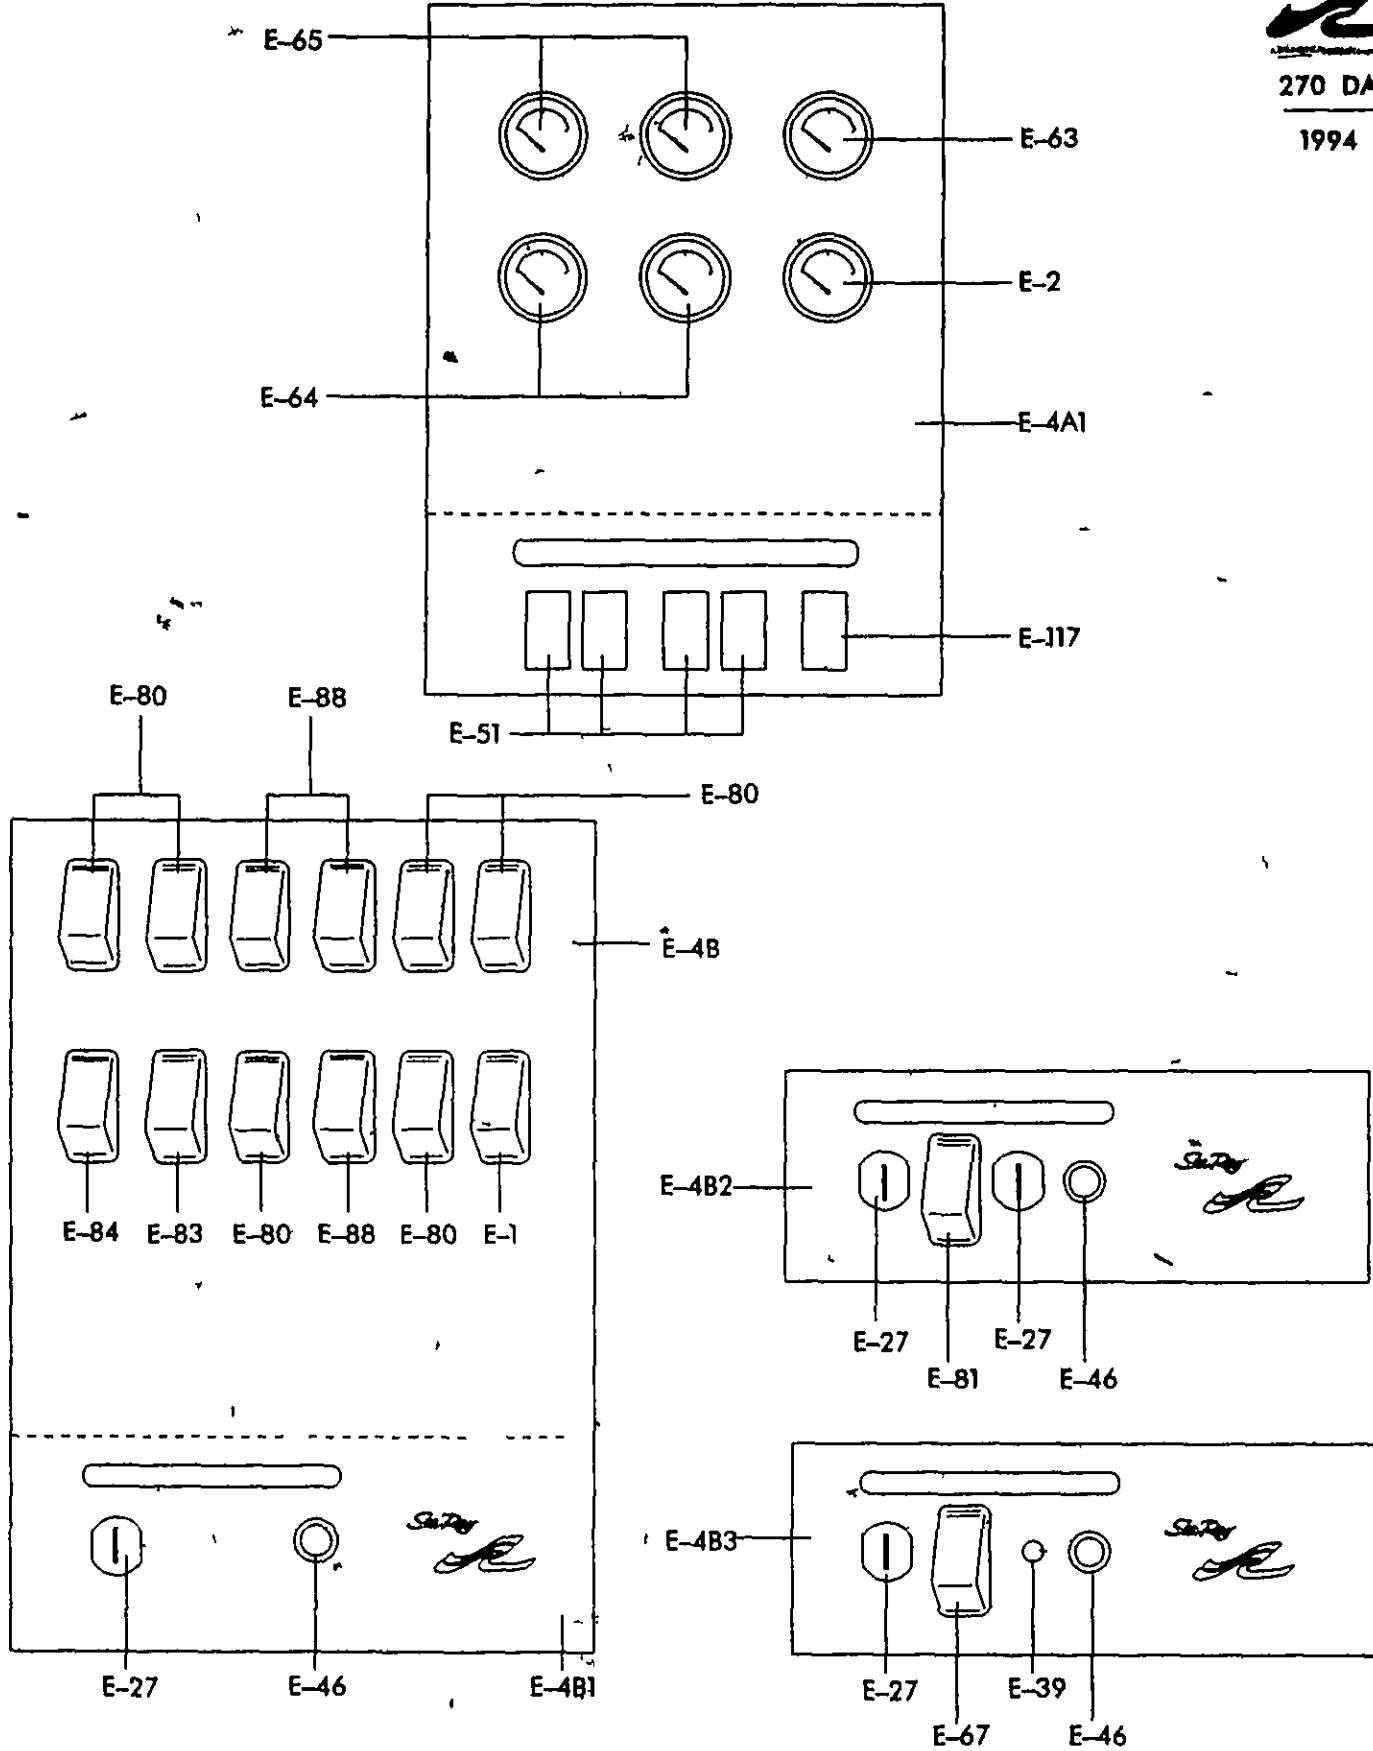

DASH SWITCH PANELS

Star
270 DA
1994