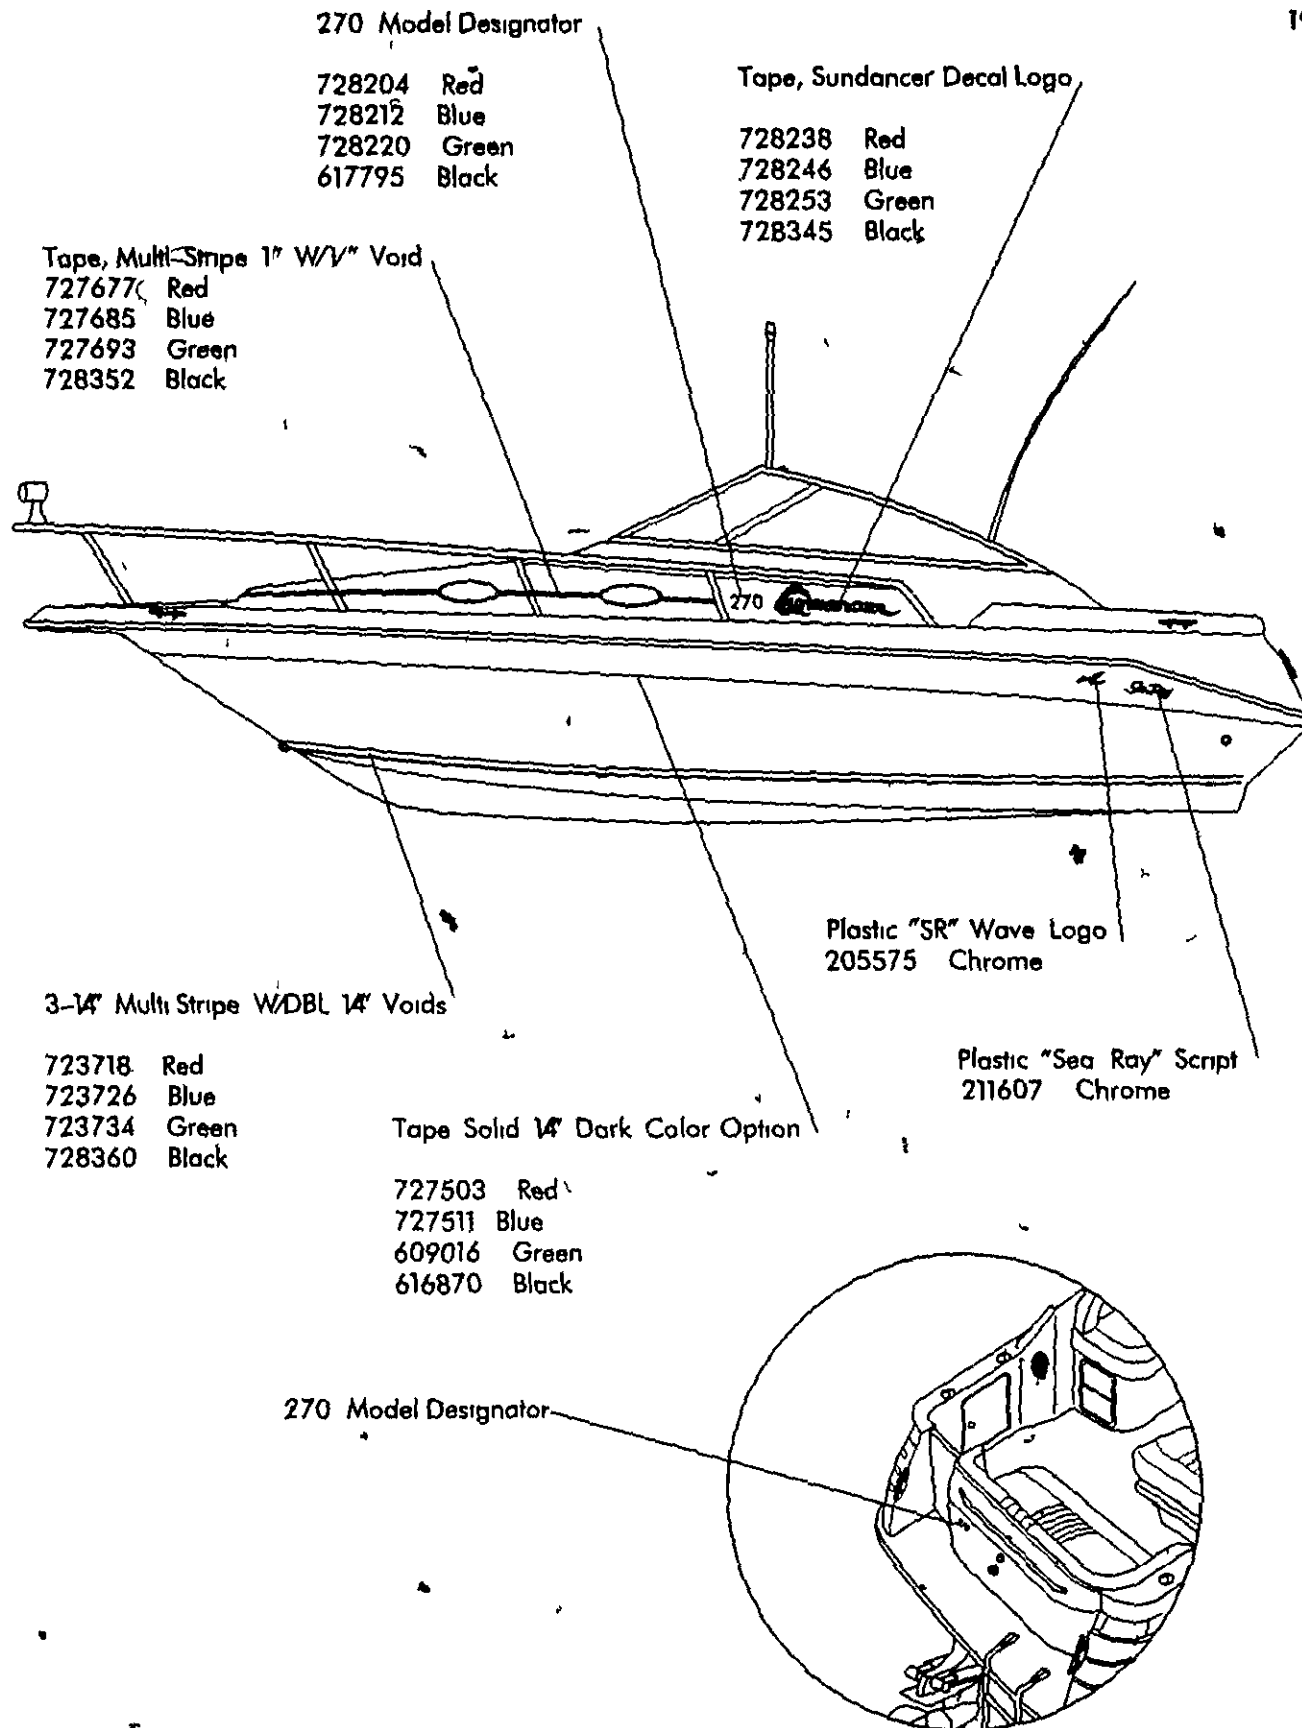

**1994**

**270**  
**SUNDANCER**

A **BRUNSWICK MARINE** Company.

EXTERIOR

**Sea Ray**  
270 DA  
1994

270 Model Designator

728204 Red  
728212 Blue  
728220 Green  
617795 Black

Tape, Sundancer Decal Logo